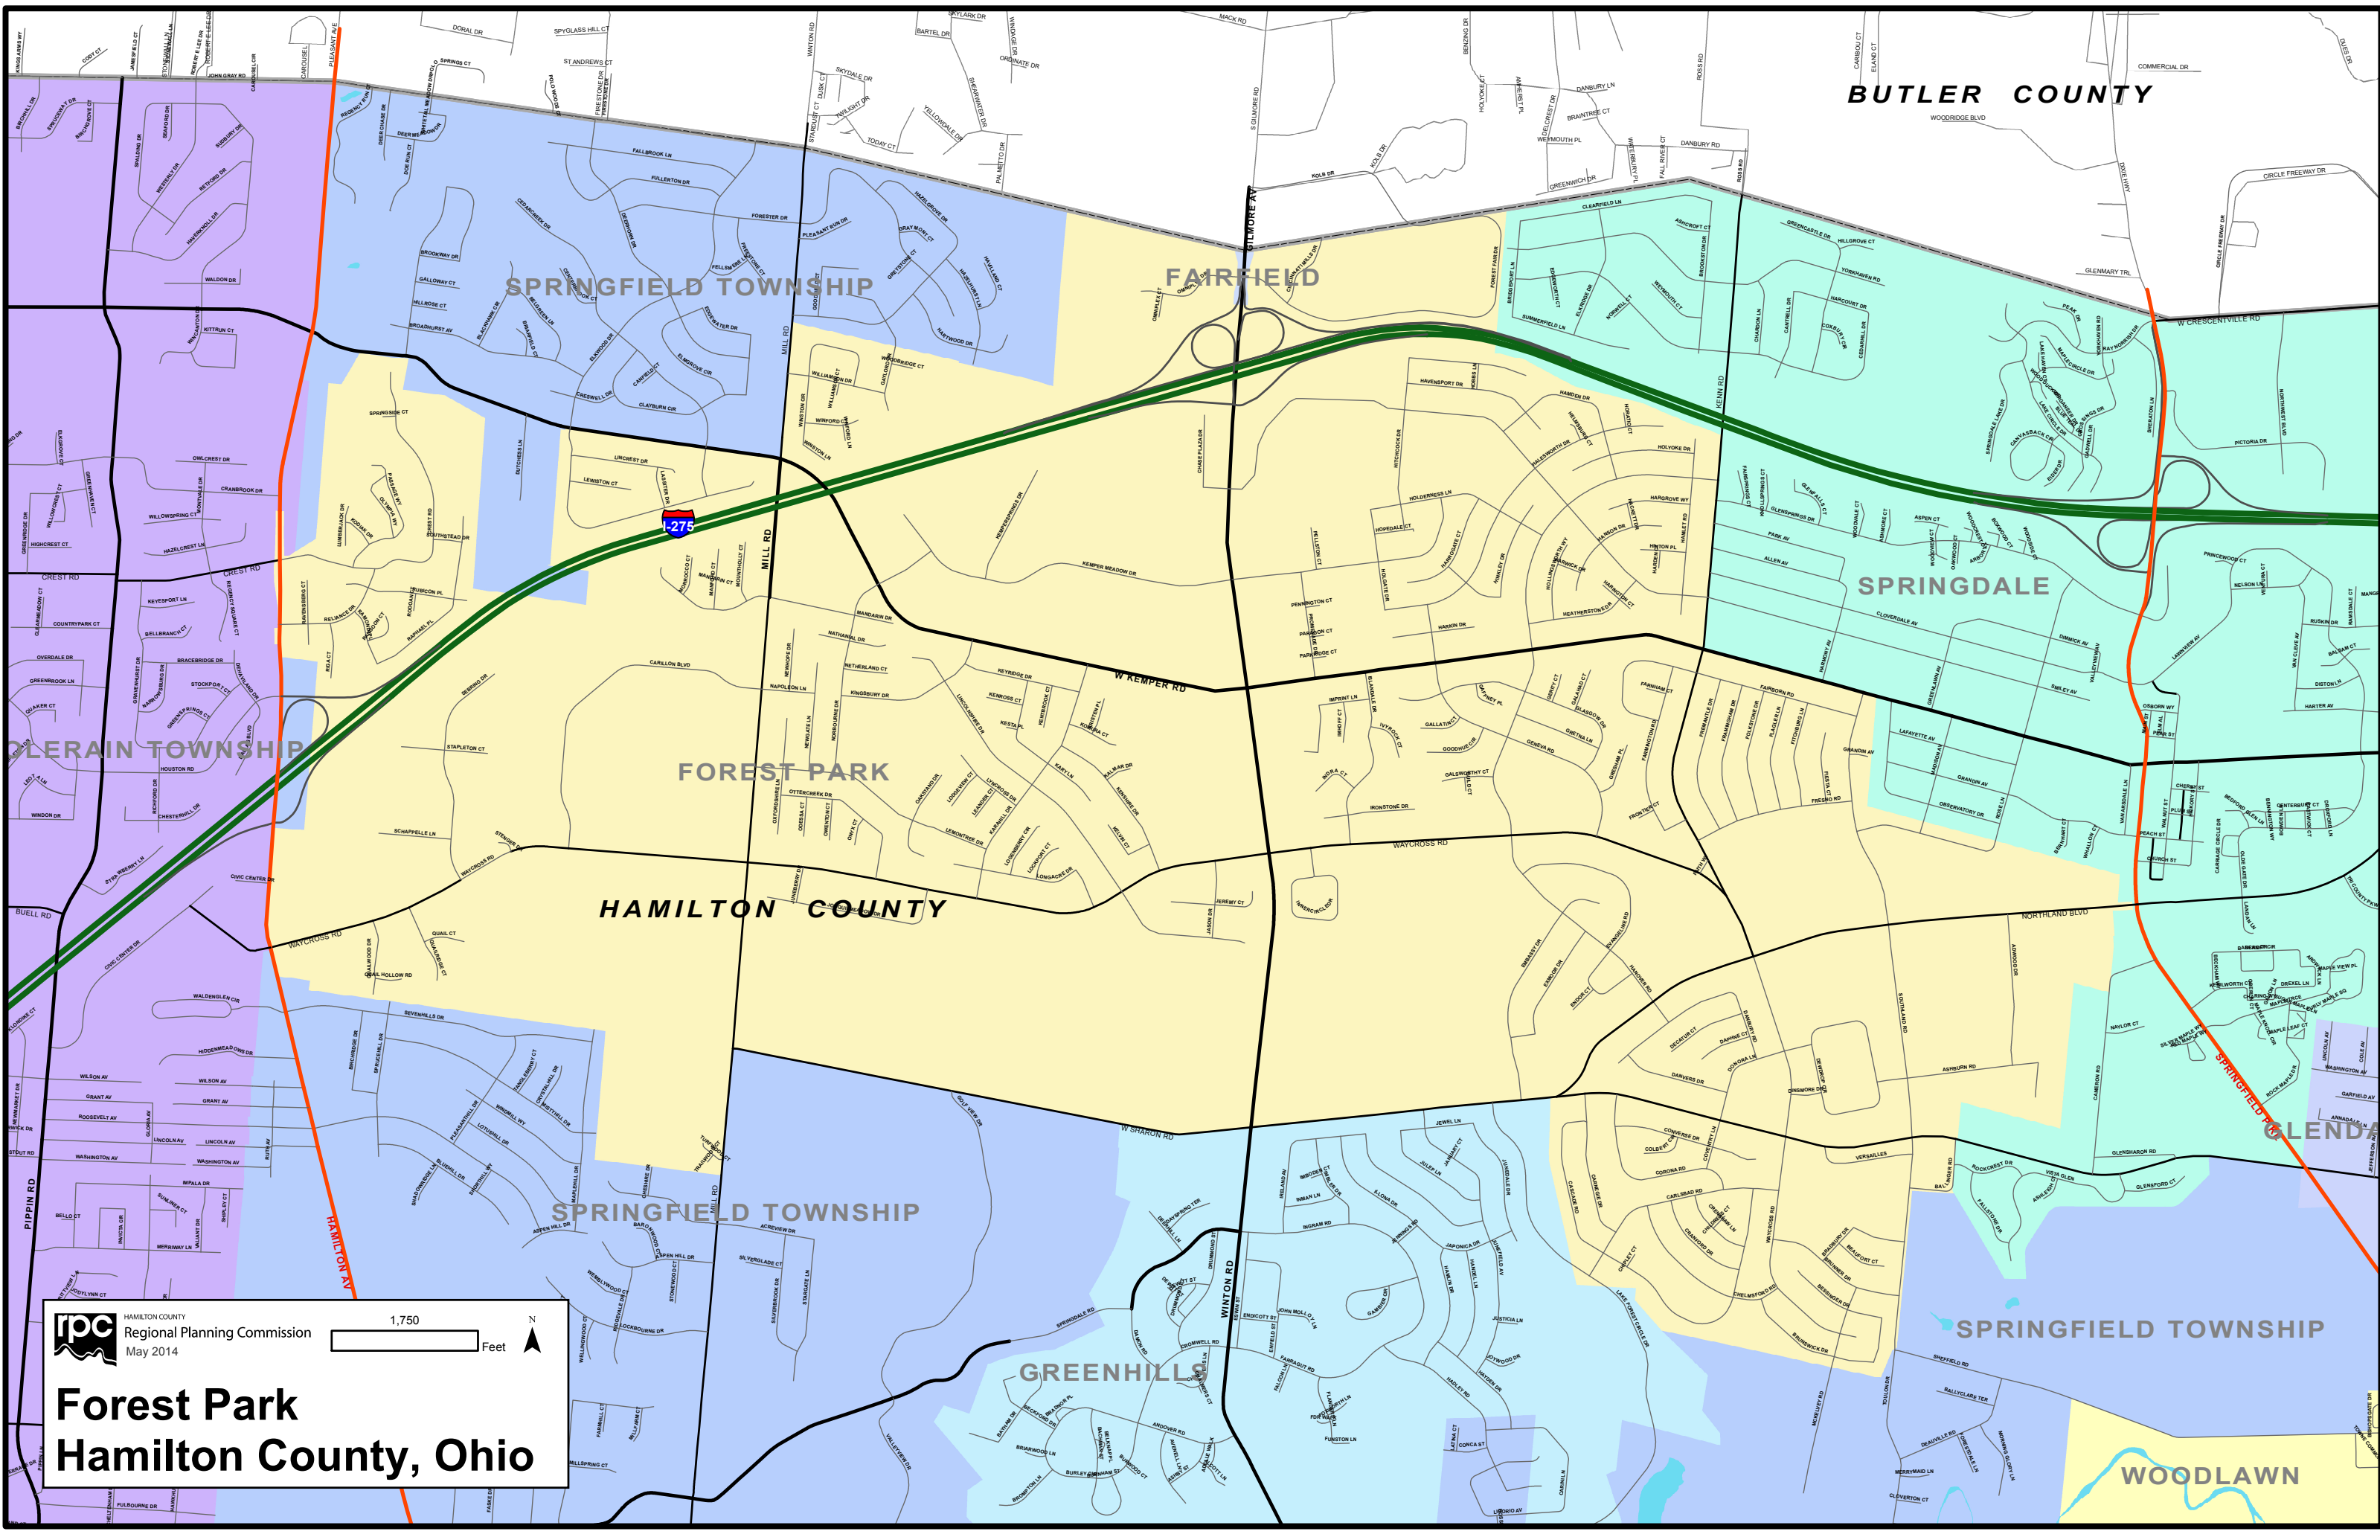

BUTLER COUNTY

SPRINGFIELD TOWNSHIP

FAIRFIELD

SPRINGDALE

FOREST PARK

HAMILTON COUNTY

SPRINGFIELD TOWNSHIP

GREENHILLS

SPRINGFIELD TOWNSHIP

WOODLAWN

 HAMILTON COUNTY
Regional Planning Commission
May 2014

1,750 Feet

Forest Park
Hamilton County, Ohio